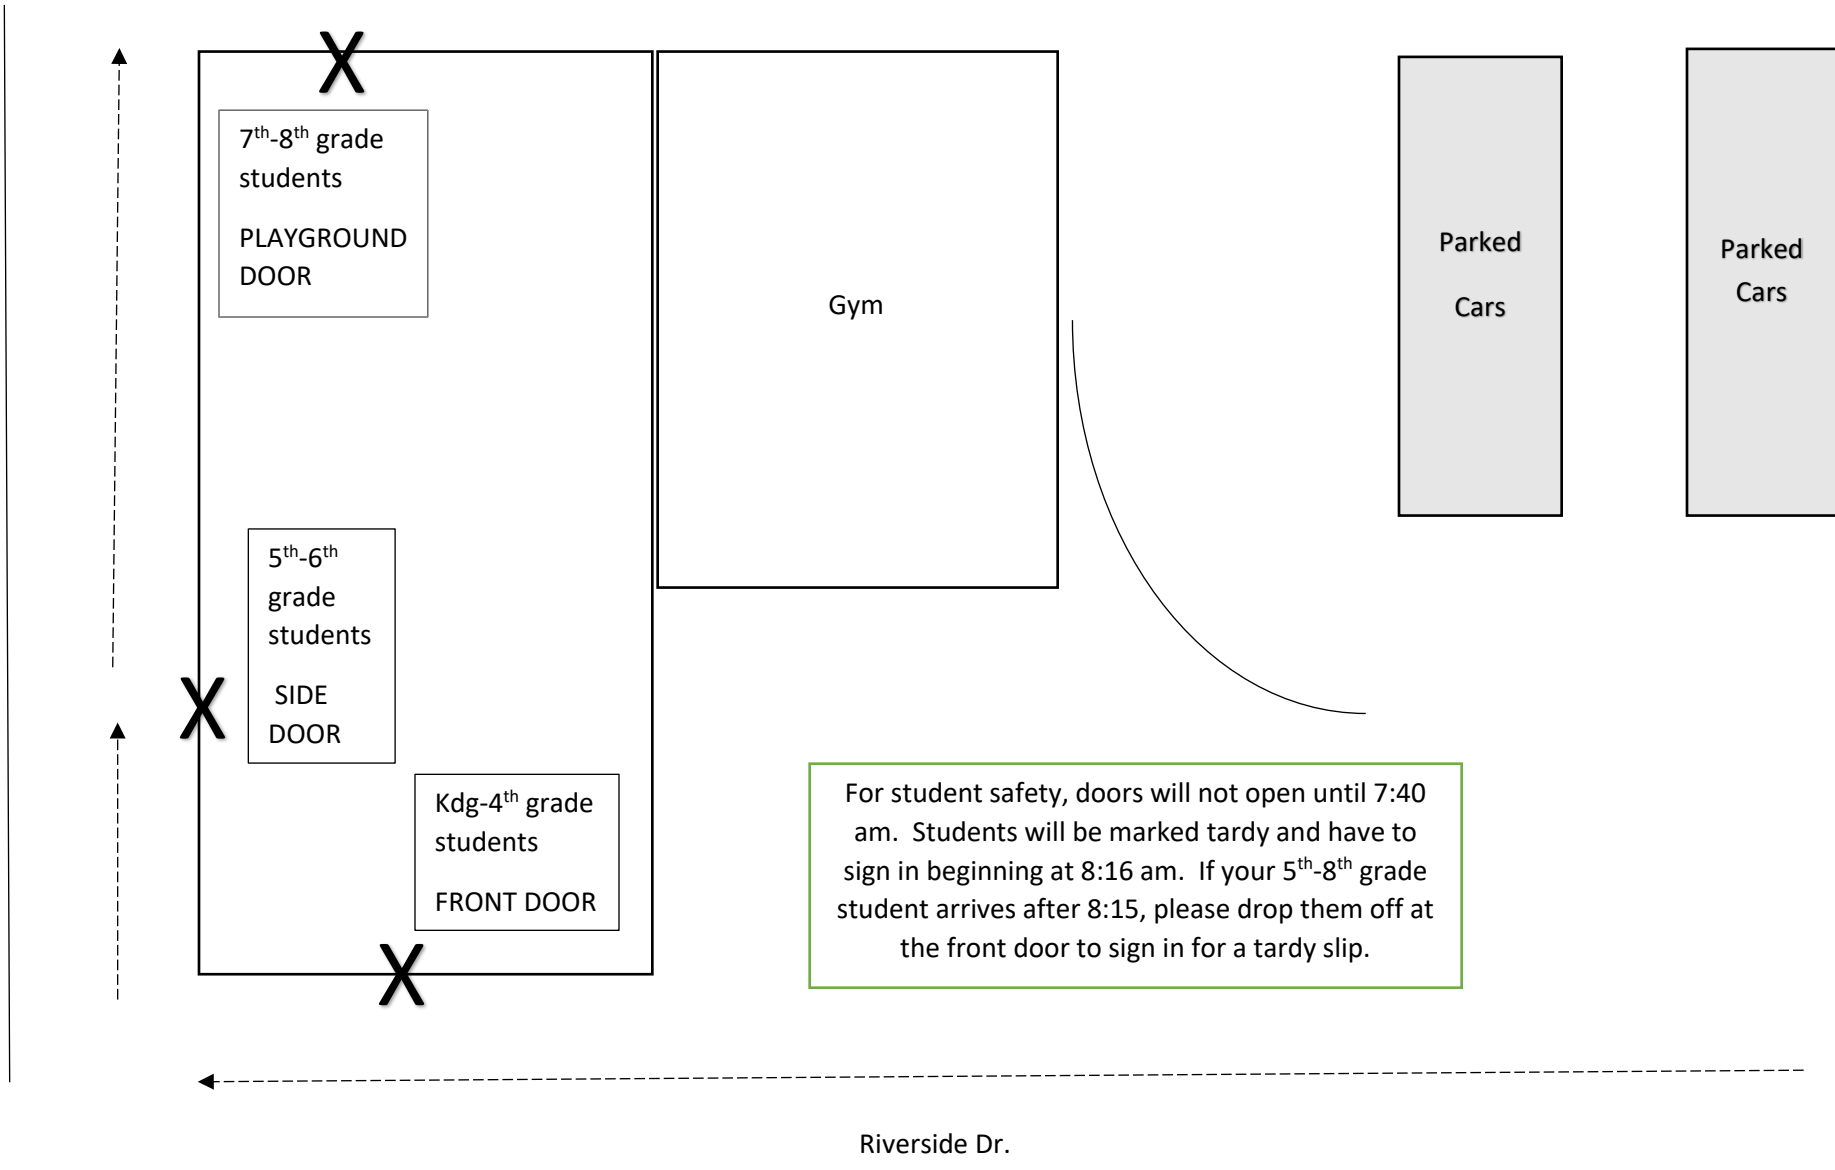

21-22 Vision Academy @ Riverside Arrival 7:40-8:15

\*Parents Remain in their Vehicles\*

18<sup>th</sup> Street

Riverside Dr.

21-22 Vision Academy @ Riverside Dismissal 3:10-3:30

\*Parents Remain in their Vehicles\*

18<sup>th</sup> Street

Riverside Dr.

\*\*Select the correct "door" in PikMyKid app. Car Riders dismiss from 3:10-3:30.