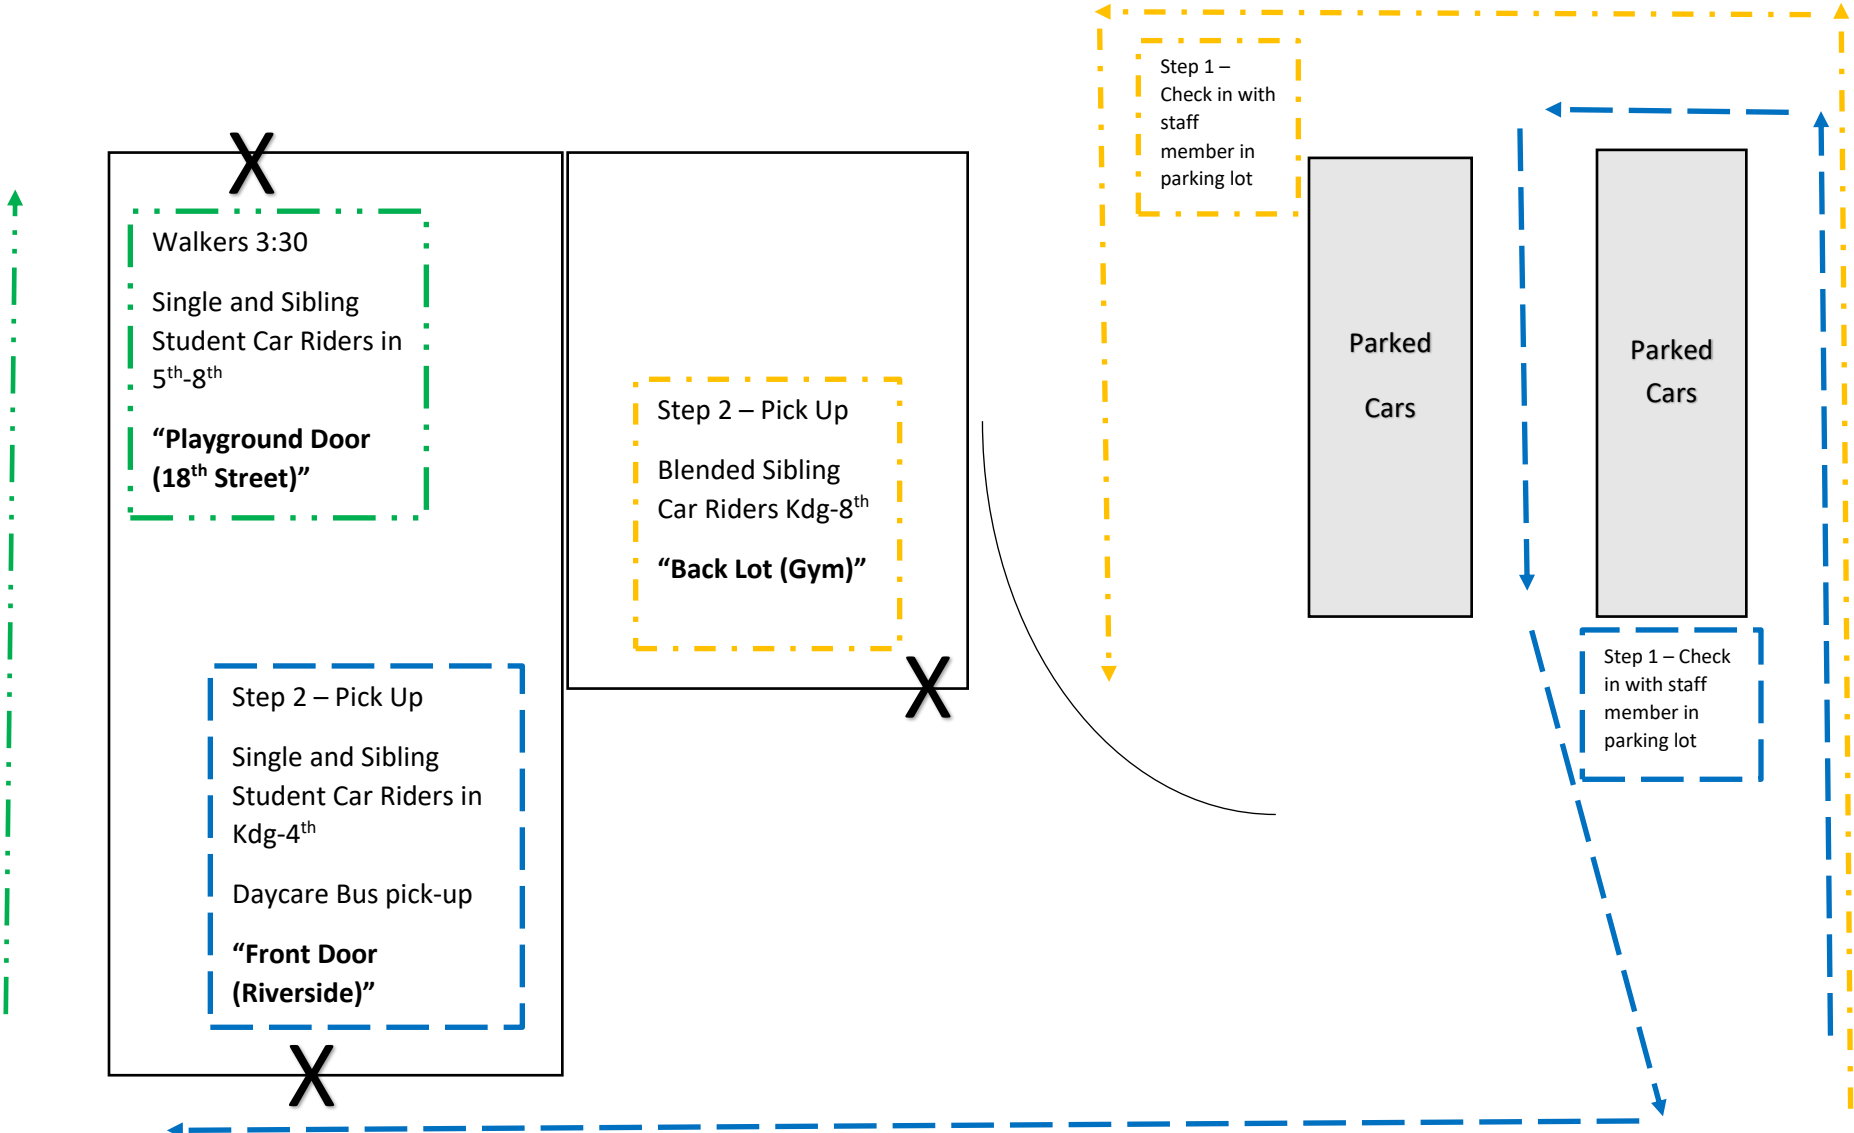

21-22 Vision Academy @ Riverside Arrival 7:40-8:15

\*Parents Remain in their Vehicles\*

18<sup>th</sup> Street

Riverside Dr.

21-22 Vision Academy @ Riverside Dismissal 3:10-3:30

\*Parents Remain in their Vehicles\*

18<sup>th</sup> Street

Riverside Dr.

\*\*Select the correct "door" in PikMyKid app. Car Riders dismiss from 3:10-3:30.